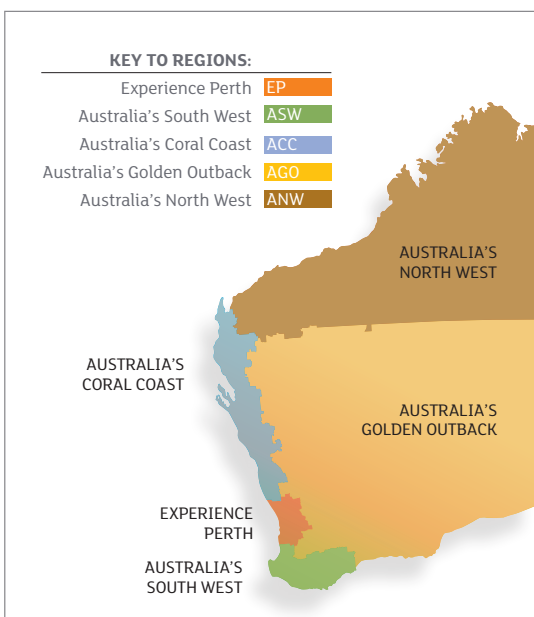

Activity	2-3 hrs	Half Day	Full Day	Max. Numbers	Suitable for team building	Availability	Location
Monastery tour	◆	◆	◆	100+	No	January - December	EP
Motor cycle tours	◆	◆	◆	8	No	January - December	EP ASW ANW
Mountain biking	◆	◆	◆	100+	Yes	January - December	EP ASW
Museum	◆	◆	◆	100+	No	January - December	EP ASW ACC AGO ANW
Museum - maritime	◆	◆	◆	100+	No	January - December	EP
Museum - mining	◆	◆	◆	100+	No	January - December	ANW
Museum - motor	◆	◆	◆	100+	No	January - December	EP
National parks	◆	◆	◆	100+	No	January - December	EP ASW ACC AGO ANW
Nightclubs	◆	◆	◆	100+	No	January - December	EP
Orienteering	◆	◆	◆	100+	Yes	January - December	EP ASW
Outdoor cinema	◆	◆	◆	100+	No	November - March	EP ASW ANW
Paintball skirmish	◆	◆	◆	100+	Yes	January - December	EP
Paragliding	◆	◆	◆	1 person per glide	No	January - December	EP ASW ANW
Pearling	◆	◆	◆	100+	No	January - December	ANW
Penguin watching	◆	◆	◆	100+	No	January - December	EP
Perth Mint (gold pouring)	◆	◆	◆	100+	No	January - December	EP
Picnics	◆	◆	◆	100+	No	January - December	EP ASW ACC AGO ANW
Prison tour	◆	◆	◆	100+	Yes	January - December	EP
Pubs	◆	◆	◆	100+	No	January - December	EP ASW ACC AGO ANW
Rock climbing	◆	◆	◆	70	Yes	January - December	EP ASW ANW
Roller blading	◆	◆	◆	100+	Yes	January - December	EP
Sailing - lessons	◆	◆	◆	11 per boat	Yes	January - December	EP
Sailing - yachts	◆	◆	◆	360	Yes	January - December	EP
Scitech Discovery Centre	◆	◆	◆	100+	Yes	January - December	EP
Scuba diving including wrecks	◆	◆	◆	100+	Yes	January - December	EP ASW ANW
Shopping	◆	◆	◆	100+	No	January - December	EP
Shopping tours	◆	◆	◆	100+	No	January - December	EP
Skydiving	◆	◆	◆	1 person at a time	No	January - December	EP
Snorkelling	◆	◆	◆	100+	No	January - December	EP ASW ACC AGO ANW
Spa treatments	◆	◆	◆	15	No	January - December	EP
Steam railway	◆	◆	◆	100+	No	January - December	ASW
Swimming	◆	◆	◆	100+	Yes	January - December	EP ASW ACC AGO ANW
Swimming with dolphins	◆	◆	◆	42	No	September - June	EP ASW
Swimming with sharks	◆	◆	◆	6	No	January - December	EP
Swimming with whale sharks	◆	◆	◆	20	No	April - July	ACC
Surfing	◆	◆	◆	100+	No	January - December	EP ASW ACC AGO ANW
Surfing lessons	◆	◆	◆	100+	Yes	January - December	EP ASW
Teambuilding - customised	◆	◆	◆	500+	Yes	January - December	EP ASW ACC AGO ANW
Tennis	◆	◆	◆	100+	Yes	January - December	EP
Truffle hunting	◆	◆	◆	100+	Yes	April - September	EP
Wagon trails	◆	◆	◆	100+	Yes	January - December	EP ASW
Walking tours	◆	◆	◆	100+	Yes	January - December	EP ASW ACC AGO ANW
Water skiing and tubing	◆	◆	◆	4 per boat	Yes	January - December	EP ASW ANW
Whale watching	◆	◆	◆	50	No	September - March	EP ASW ACC AGO ANW
Wildflower viewing	◆	◆	◆	100+	No	June - November	EP ASW ACC AGO ANW
Wildlife sanctuary	◆	◆	◆	100+	No	January - December	EP ASW ACC AGO ANW
Windsurfing	◆	◆	◆	100+	Yes	January - December	EP ASW ACC AGO ANW
Wine blending	◆	◆	◆	100+	Yes	January - December	EP ASW
Wine tasting	◆	◆	◆	100+	No	January - December	EP ASW
Zoo	◆	◆	◆	100+	Yes	January - December	EP

All information is indicative only. All activities are subject to availability and some are subject to prevailing weather conditions. Group sizes and timings may vary.

For more information contact:
Perth Convention Bureau
Tel: +61 (0)8 9218 2900
Fax: +61 (0)8 9218 2910
info@pcb.com.au
www.pcb.com.au

Our major supporter: